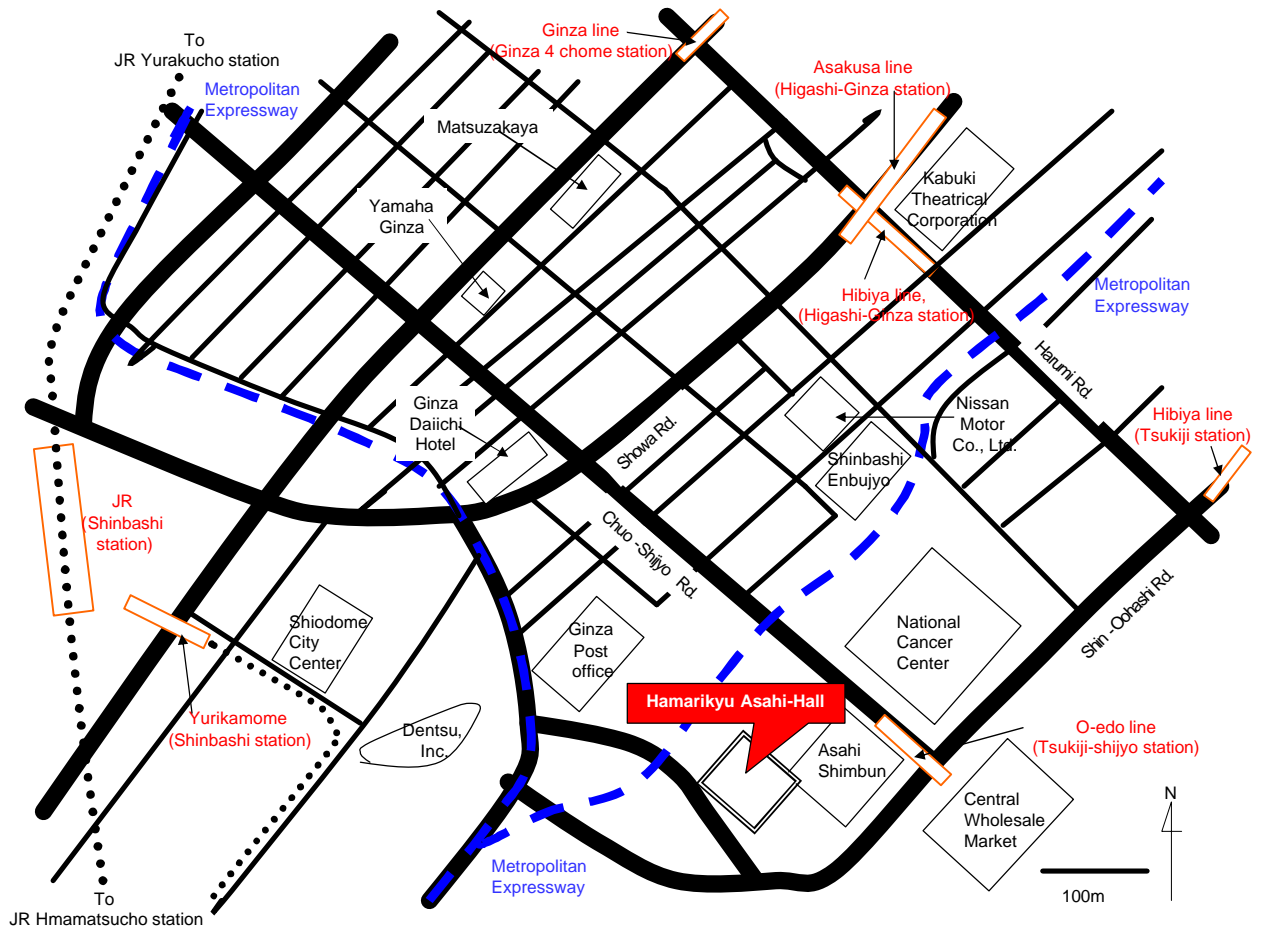

## Access to Hamarikyū Asahi-Hall

### 1) by Subway

Toei Subway "O-edo line" Tsukiji-Shijyo station (Exit A2) 0 min.

Tokyo Metro "Hibiya line" Higashi-Ginza station (Exit no. 6) or Tsukiji station (Exit no.1 or 2) 7-8 min. walk

Toei Subway "Asakusa line" (Exit no. 6) 7-8 min. walk or Shinbashi station 15min walk

JR Shinbashi station(Ginza Exit) 15min walk

### 2) by Taxi

To "Asahi Shinbunsha"

10 min. from Shinbashi station

10 min. from Hamamatsucho station

15 min. from Ginza station

20 min. from Tokyo station

Address: 5-3-2, Tsukiji, Chuo-ku, Tokyo, 104-8011

TEL: +81-3-5541-8710